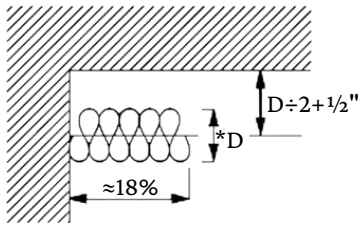

DATA SHEET

S-FOLD-

CURTAIN STYLE

Installation

Profile Colors:

White - Silver - Black

[S-Fold Tape Guide](#)

HOOK PLACEMENT

80% Fullness
1.8x

*D ≈ 4 3/4"

100% Fullness
2x

*D ≈ 5 1/2"

120% Fullness
2.2x

*D ≈ 6 1/4"

S-Fold Gliders

G800 Glider