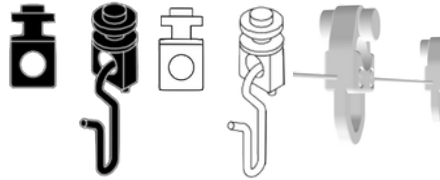

DATA SHEET

S-FOLD-

CURTAIN STYLE

Installation

Profile Colors:

White - Silver - Black

[S-Fold Tape Guide](#)

HOOK PLACEMENT

80% Fullness
1.8x

*D ≈ 4 3/4"

100% Fullness
2x

*D ≈ 5 1/2"

120% Fullness
2.2x

*D ≈ 6 1/4"

S-Fold Gliders

G800 Glider