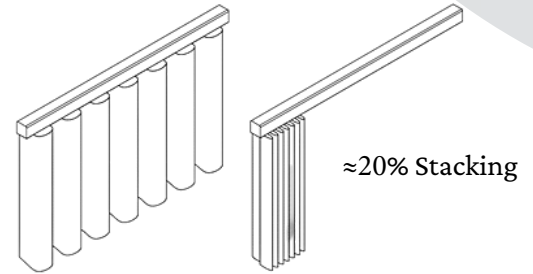

DATA SHEET

S-FOLD-

CURTAIN STYLE

Installation

Profile Colors:

White - Silver - Black

[S-Fold Tape Guide](#)

HOOK PLACEMENT

80% Fullness
1.8x

*D ≈ 4 3/4"

100% Fullness
2x

*D ≈ 5 1/2"

120% Fullness
2.2x

*D ≈ 6 1/4"

S-Fold Gliders

G800 Glider