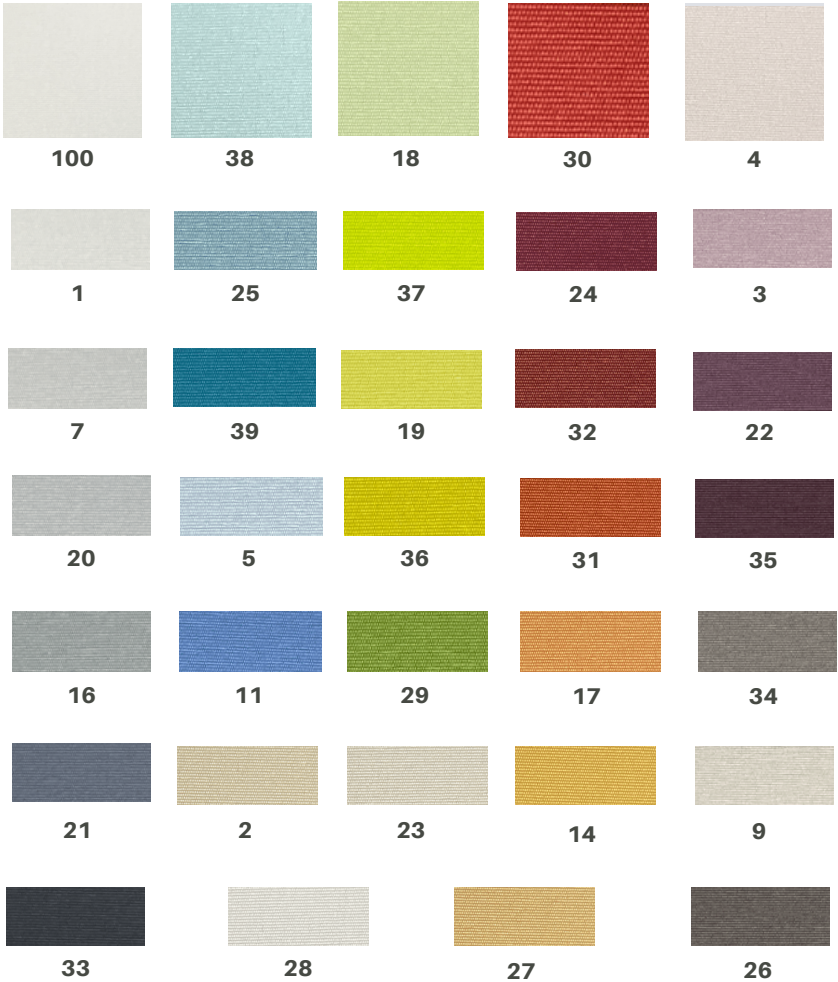

SHOJI
718-412-9040
www.SampsonMills.com

COLOR PALETTE

Digital Database