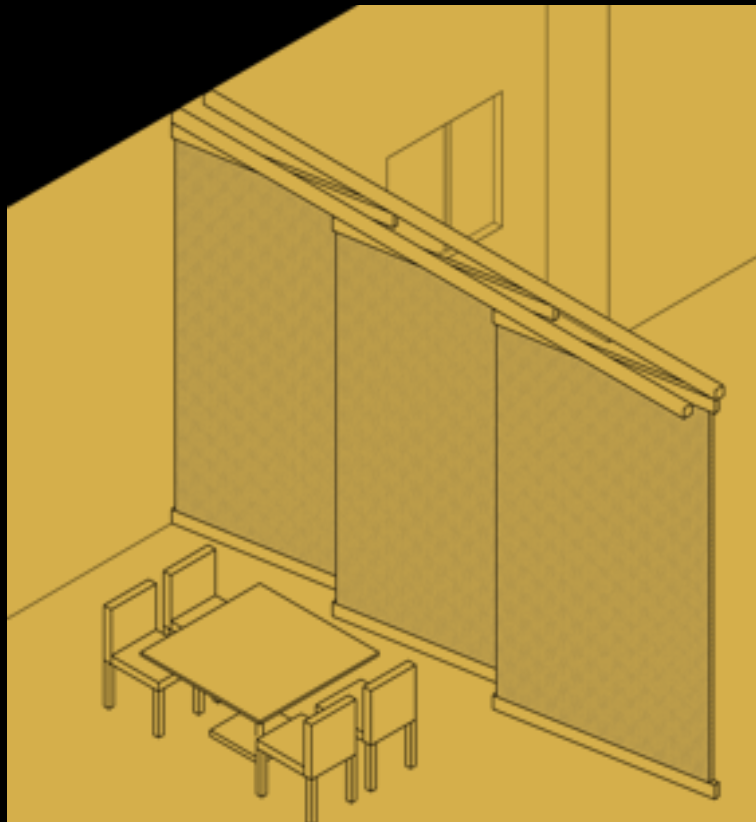

GEMINI

By: Sampson Mills

Made in NYC

Gemini - Baffle For Acoustic Ceilings

Acoustic

Great for music studios or just to help with the echo in that open concept room

Baffle

Though it gives great acoustics it also helps give color and personality to the room.

Room Divider

Helps define spaces and can retract to open up the room for larger parties or gatherings.

Gemini - Vertical

For space dividing and views

Privacy

Due to the predetermined angles of this system when installing you can have privacy where you need it and keep your views where you don't.

Curving

You can now curve the system due to our Proprietary system Design.

Min Radius: 10"

Max Radius: No Maximum

"Where your creativity can flourish with our ingenuity."

contact us

Showroom:
D&D Building
979 3rd Ave, Suite 1540
New York, NY 10022