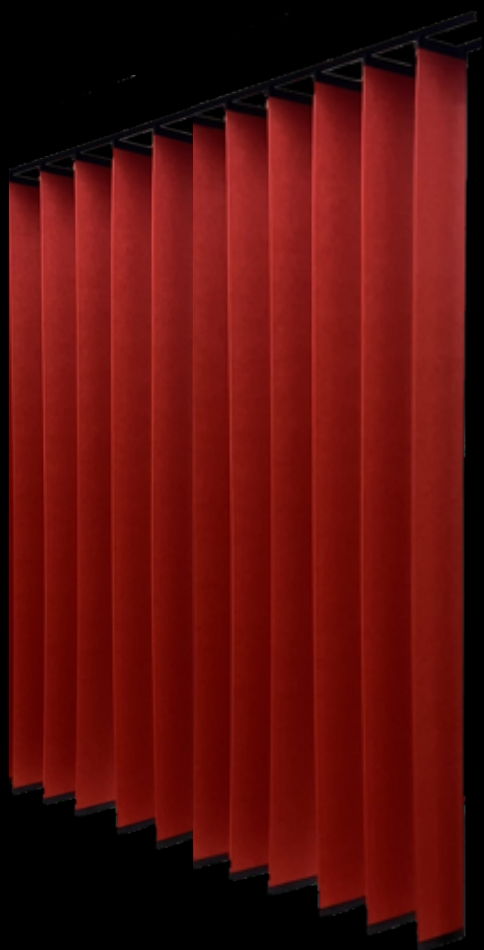

GEMINI

By: Sampson Mills

Made in NYC

Gemini - Baffle For Acoustic Ceilings

Acoustic

Great for music studios or just to help with the echo in that open concept room

Baffle

Though it gives great acoustics it also helps give color and personality to the room.

Room Divider

Helps define spaces and can retract to open up the room for larger parties or gatherings.

Gemini - Vertical

For space dividing and views

Privacy

Due to the predetermined angles of this system when installing you can have privacy where you need it and keep your views where you don't.